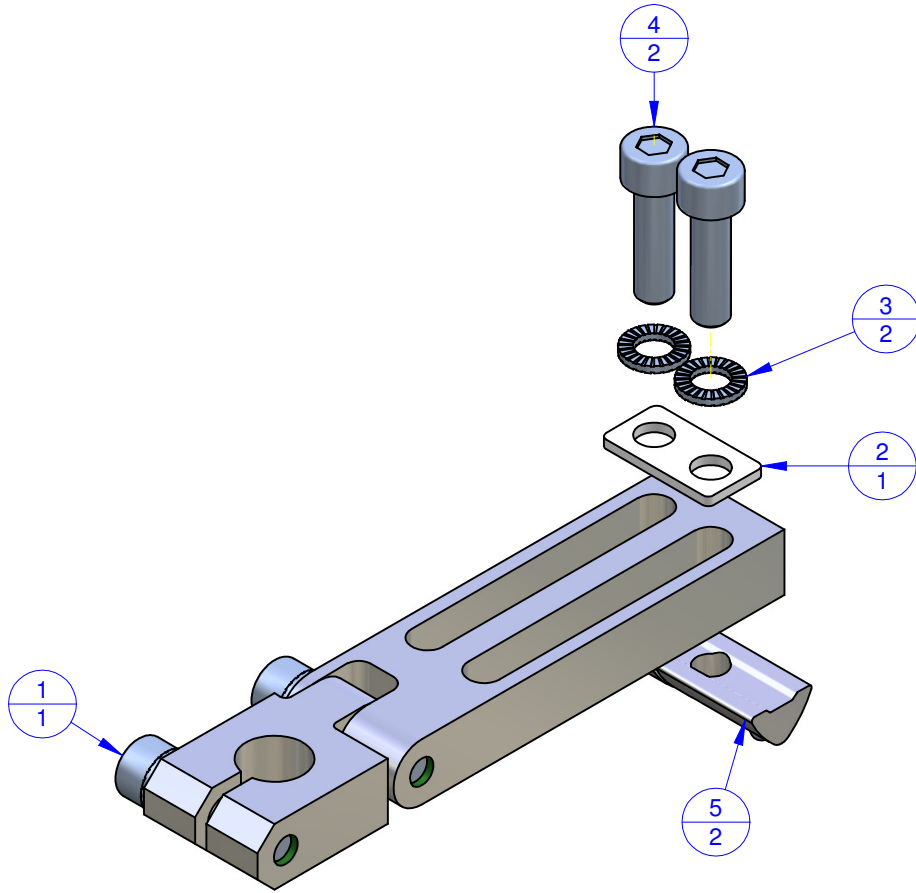

THE PROPERTY OF THIS DRAWING IS ESTABLISHED BY LAW
IT IS FORBIDDEN TO REPRODUCE IT OR SHOW IT TO THIRD PARTY
WITHOUT A WRITTEN AGREEMENT.

MODIFICATIONS: _____
 (7) _____ (10) _____
 (8) _____ (11) _____
 (9) _____ (12) _____

MODIFICATIONS: _____
 (1) _____ (4) _____
 (2) _____ (5) _____
 (3) _____ (6) _____

Format **A3**
 UNI 936-76

Object Number	Name	QTY
1	CA.WSL.GA.10	1
2	R.05.10	1
3	R.5.SCH	2
4	V.TCEI M5X18	2
5	CA.02.05.005	2

FP Services		DESIGNED FROM FPSERVICES	
		DATE 03/2015	WEIGHT 0,059 kg
GENERAL TOLERANCE: UNI - ISO 2768 CLASSE f		CODE CA.WSL.GA.10.6	